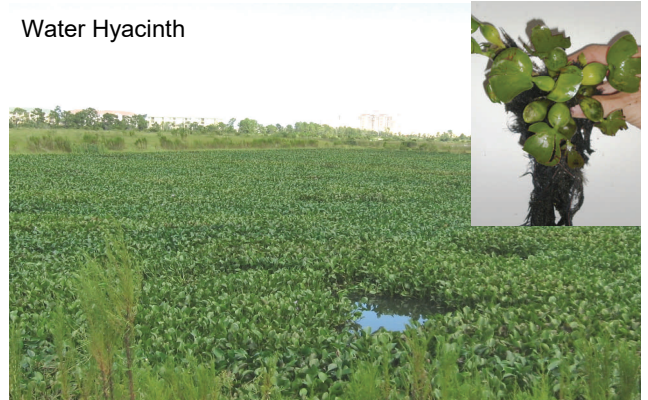

The Numbers Tell It All

Numbers play a large role in the world of aquatic plants and services. Numbers tell us...

- # The size of a wetland or pond in acres, feet and depth
- # The size of a plant or tree
- # The amount of an herbicide to use on plants
- # How many plants are good and how many are bad

Numbers tell us how fast unwanted plants grow. These two plants are so invasive that they are on the Federal Noxious Plant list and they can not be sold or shipped in many states including Florida.

 # Water Hyacinth - In the last **70** years this floating plant has grown to cover over **120,000** acres of surface water. It spreads by seedlings that are attached to the main plant by floating runners. New plants can be produced in **5** days and double in size within **2** weeks. **1** acre of hyacinth is made up of over **435,000** plants which, removed would weigh about **200** tons. That breaks down to **10** pounds in **1** square foot.

 # Hydrilla - This submersed plant gets caught in propellers and transported from pond to pond where it continues to grow. Each dense plant has multiple branches that grow up to **1** inch per day and get up to **25** feet long. It can be seen in clear waters at depths of **35** feet, but is more commonly found in **6** to **15** feet of water. In the winter, tubers grow under sediment and send up new shoots.

The numbers tell us each day of how to best serve our customers. AWC has grown from **1** sprayer with **12** customers to over **40** staff members and over **1,000** customers.

Water Hyacinth

Hydrilla